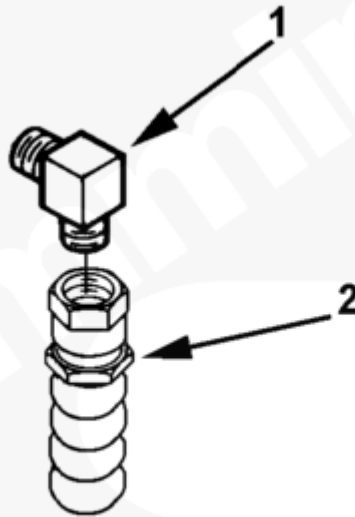

©Cummins Inc

fs201gd

[SMALL](#) | [MEDIUM](#) | [LARGE](#)

Cart	Ref No	Part Number	Part Description	Required	Remarks
View My Cart					
		FS2026	Fuel System Accessories		
					Contains Fittings For
					Customer Interface: 1/2 inch
					barbed fittings for fuel
					supply and return
<input type="checkbox"/>	1	111365	Male Adapter Elbow	1	1/2 - 14 x 7/8 - 14 (45 deg)
<input type="checkbox"/>	2	4078414	Hose Swivel	2	